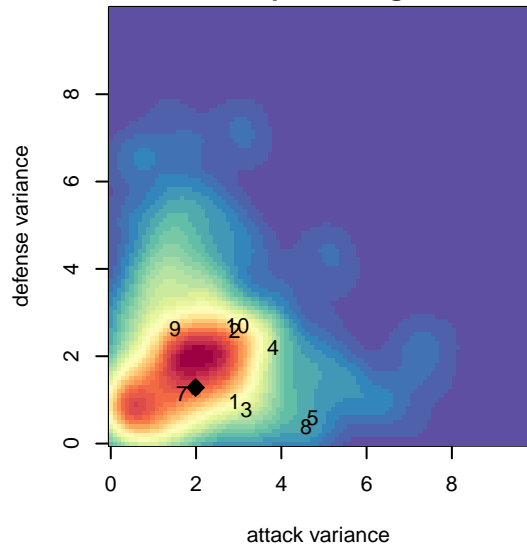

### 3 Rivers Black B04

3 Rivers SC  
 Pasco, WA  
 B04 total strength=1215  
 attack=4.79 defense=3.7  
 fall league = RCL B04 Div 1  
 spr league = Win RCL B04 Div 1

alt names used:  
 3RSC B04 Black  
 3RSC B2004 BLACK  
 3RSC Black RCL B04  
 3RSC B2004 BLACK  
 3RSC B2004 BLACK

Venues played:  
 2016 Clash At the Border Div 1 Gold/Silver U13  
 2016 Mt Hood Challenge U13 Gold  
 2016 RCL B04 Div 1  
 2016 Win RCL B04 Div 1  
 2016 WYS Championship B04

**3 Rivers Black B04**  
 Dots are actual minus expected GF (blue circles) and GA (red triangles).  
 Blue line is smoothed change in attack strength. Red is smoothed change in defense strength.

**attack and defense variance (black dot)  
relative to other teams  
and top 10 in region**

**attack and defense rating  
relative to others at age  
and all opponents in last 13 months**

**Performance relative to 13 month average**