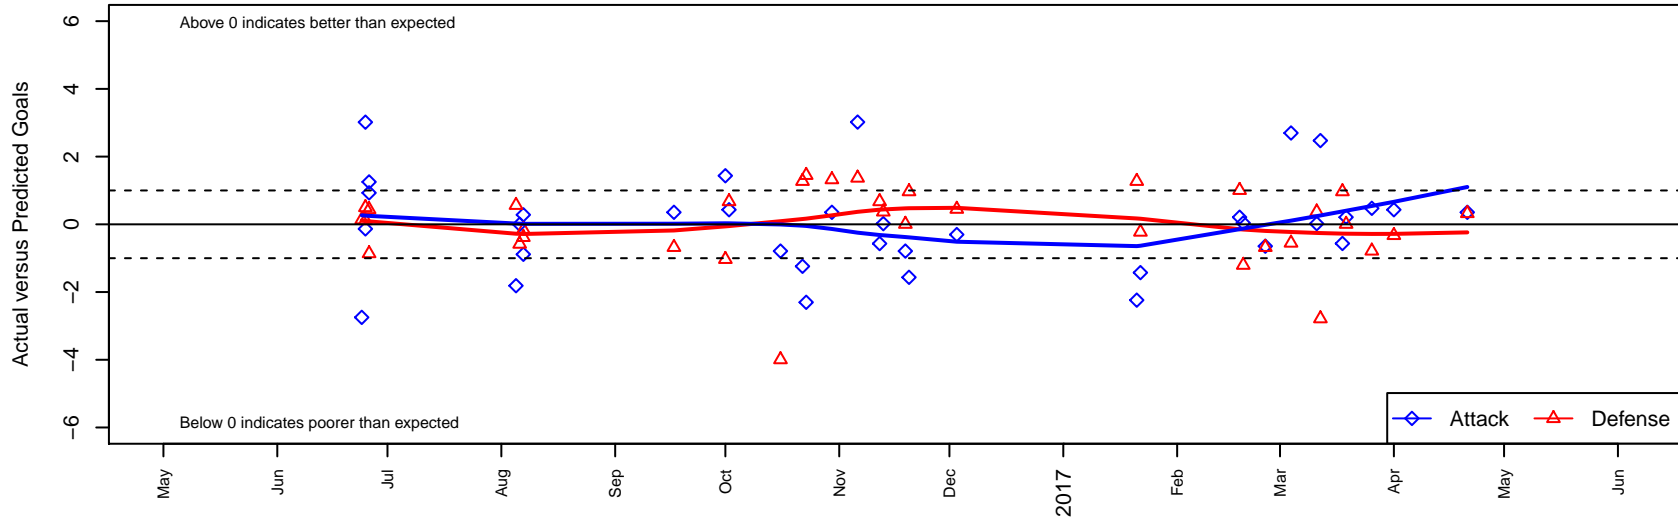

### 3 Rivers Black B04

3 Rivers SC  
 Pasco, WA  
 B04 total strength=1215  
 attack=4.79 defense=3.7  
 fall league = RCL B04 Div 1  
 spr league = Win RCL B04 Div 1

alt names used:  
 3RSC B04 Black  
 3RSC B2004 BLACK  
 3RSC Black RCL B04  
 3RSC B2004 BLACK  
 3RSC B2004 BLACK

Venues played:  
 2016 Clash At the Border Div 1 Gold/Silver U13  
 2016 Mt Hood Challenge U13 Gold  
 2016 RCL B04 Div 1  
 2016 Win RCL B04 Div 1  
 2016 WYS Championship B04

**3 Rivers Black B04**  
 Dots are actual minus expected GF (blue circles) and GA (red triangles).  
 Blue line is smoothed change in attack strength. Red is smoothed change in defense strength.

**attack and defense variance (black dot)  
relative to other teams  
and top 10 in region**

**attack and defense rating  
relative to others at age  
and all opponents in last 13 months**

**Performance relative to 13 month average**