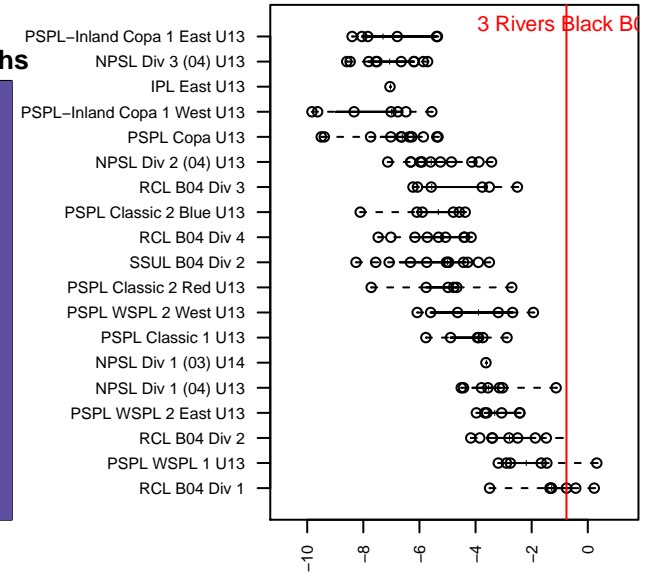

### 3 Rivers Black B04

3 Rivers SC  
 Pasco, WA  
 B04 total strength=1215  
 attack=4.79 defense=3.7  
 fall league = RCL B04 Div 1  
 spr league = Win RCL B04 Div 1

alt names used:  
 3RSC B04 Black  
 3RSC B2004 BLACK  
 3RSC Black RCL B04  
 3RSC B2004 BLACK  
 3RSC B2004 BLACK

Venues played:  
 2016 Clash At the Border Div 1 Gold/Silver U13  
 2016 Mt Hood Challenge U13 Gold  
 2016 RCL B04 Div 1  
 2016 Win RCL B04 Div 1  
 2016 WYS Championship B04

**3 Rivers Black B04**  
 Dots are actual minus expected GF (blue circles) and GA (red triangles).  
 Blue line is smoothed change in attack strength. Red is smoothed change in defense strength.

**attack and defense variance (black dot)  
relative to other teams  
and top 10 in region**

**attack and defense rating  
relative to others at age  
and all opponents in last 13 months**

**Performance relative to 13 month average**