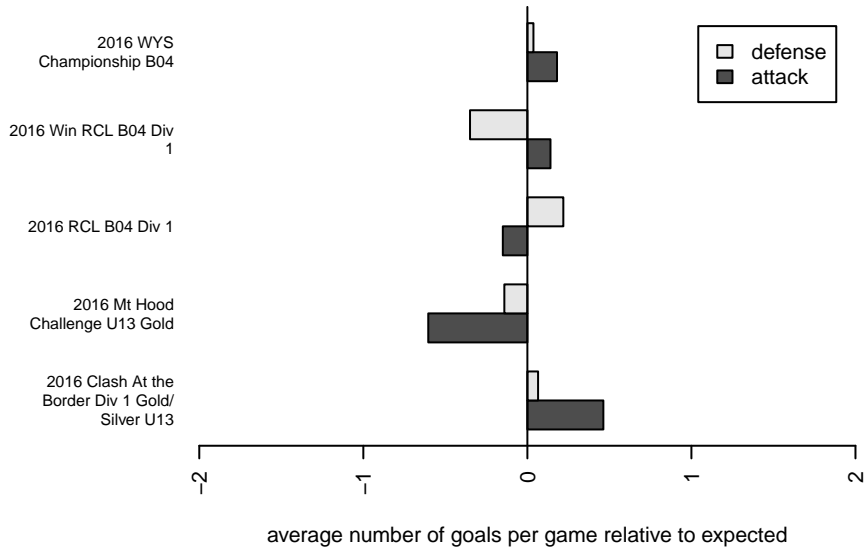

### 3 Rivers Black B04

3 Rivers SC  
 Pasco, WA  
 B04 total strength=1215  
 attack=4.79 defense=3.7  
 fall league = RCL B04 Div 1  
 spr league = Win RCL B04 Div 1

alt names used:  
 3RSC B04 Black  
 3RSC B2004 BLACK  
 3RSC Black RCL B04  
 3RSC B2004 BLACK  
 3RSC B2004 BLACK

Venues played:  
 2016 Clash At the Border Div 1 Gold/Silver U13  
 2016 Mt Hood Challenge U13 Gold  
 2016 RCL B04 Div 1  
 2016 Win RCL B04 Div 1  
 2016 WYS Championship B04

**3 Rivers Black B04**  
 Dots are actual minus expected GF (blue circles) and GA (red triangles).  
 Blue line is smoothed change in attack strength. Red is smoothed change in defense strength.

**attack and defense variance (black dot)  
relative to other teams  
and top 10 in region**

**attack and defense rating  
relative to others at age  
and all opponents in last 13 months**

**Performance relative to 13 month average**